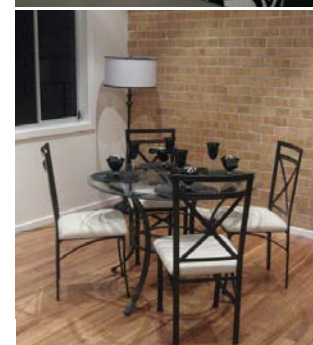

TYPICAL ACCESSORIES

PLACEMATS	4	CANE PLACEMATS	BLACK
SERVIETTES	4	LINEN SERVIETTES	BLACK
NAPKIN RINGS	4	SILVER	SILVER
TUMBLERS	4	GLASS AND SILVER	GLASS AND SILVER
WINE GLASSES	4	GLASS	BLACK
SWEET DISHES	4	GLASS SWEET DISHES	BLACK
TRAY	1	STAINLESS STEEL TRAY	STAINLESS TRAY
ICE BUCKET	1	GLASS AND SILVER	GLASS AND SILVER
VASE	1	CYLINDER SILVER	SILVER
DECANTER	1	DECANTER	GLASS AND SILVER
LADDER	1	4 TIER SHELF	WHITE
CANISTERS	3	KITCHEN CANISTERS	STAINLESS STEEL